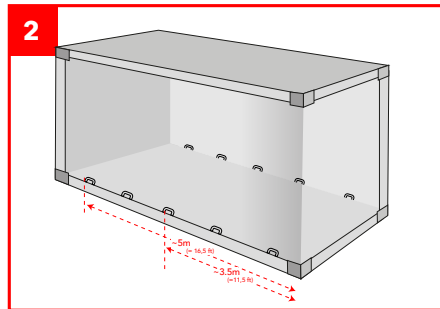

Cordstrap AnchorLash® - Soft Packaging

Keeping the world's cargo safe

cordstrap

This container is secured with Cordstrap AnchorLash®

Specifically designed to secure cargo up to 11.000 kg / 24,200 lbs in containers

Cargo Details

Weight:

No. Systems applied:

AnchorLash®	Anchor Point MSL 1.000 daN / 2,200 lbf	Anchor Point MSL 2.000 daN / 4,400 lbf
System Breaking strength	4.000 daN / 8,800 lbf	6.000 daN / 13,200 lbf
System MSL	2.000 daN / 4,400 lbf	4.000 daN / 8,800 lbf