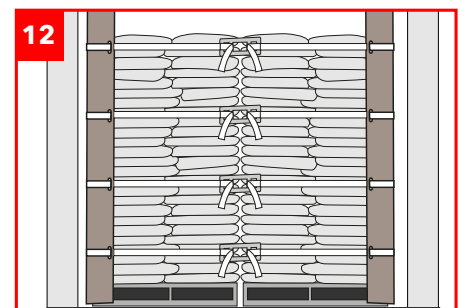

Cordstrap AnchorLash® - Soft Packaging

Keeping the world's cargo safe

cordstrap

This container is secured with Cordstrap AnchorLash®

Specifically designed to secure cargo up to 11.000 kg / 24,200 lbs in containers

Cargo Details

Weight:

No. Systems applied:

AnchorLash®	Anchor Point MSL 1.000 daN / 2,200 lbf	Anchor Point MSL 2.000 daN / 4,400 lbf
System Breaking strength	4.000 daN / 8,800 lbf	6.000 daN / 13,200 lbf
System MSL	2.000 daN / 4,400 lbf	4.000 daN / 8,800 lbf