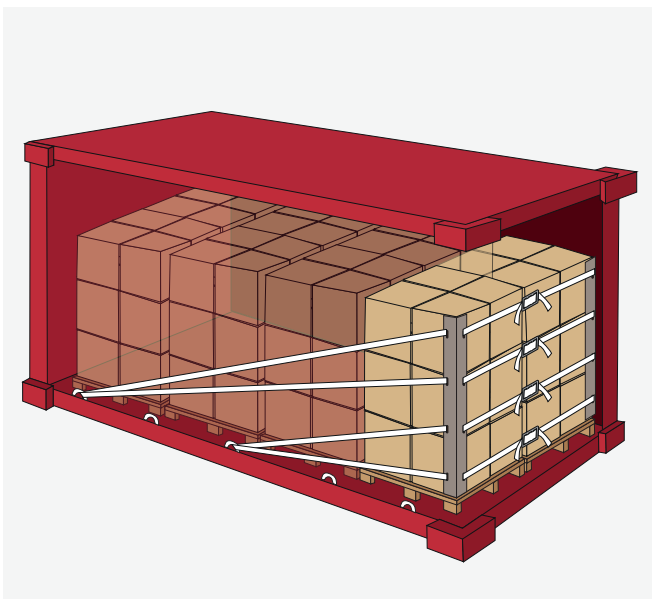

Cordstrap AnchorLash® - Soft Packaging

Keeping the world's cargo safe

cordstrap

This container is secured with Cordstrap AnchorLash®

Specifically designed to secure cargo up to 11.000 kg / 24,200 lbs in containers

Cargo Details

Weight:

No. Systems applied:

AnchorLash®	Anchor Point MSL 1.000 daN / 2,200 lbf	Anchor Point MSL 2.000 daN / 4,400 lbf
System Breaking strength	4.000 daN / 8,800 lbf	6.000 daN / 13,200 lbf
System MSL	2.000 daN / 4,400 lbf	4.000 daN / 8,800 lbf