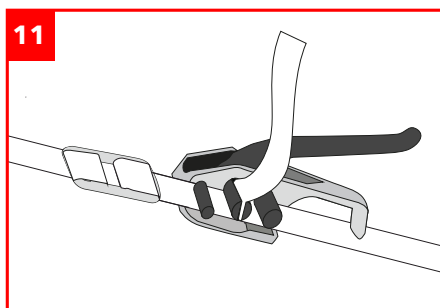

Cordstrap AnchorLash® - Soft Packaging

Keeping the world's cargo safe

cordstrap

This container is secured with Cordstrap AnchorLash®

Specifically designed to secure cargo up to 11.000 kg / 24,200 lbs in containers

Cargo Details

Weight:

No. Systems applied:

AnchorLash®	Anchor Point MSL 1.000 daN / 2,200 lbf	Anchor Point MSL 2.000 daN / 4,400 lbf
System Breaking strength	4.000 daN / 8,800 lbf	6.000 daN / 13,200 lbf
System MSL	2.000 daN / 4,400 lbf	4.000 daN / 8,800 lbf