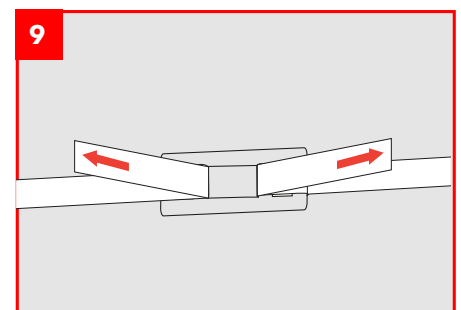

Cordstrap AnchorLash® - Soft Packaging

Keeping the world's cargo safe

cordstrap

This container is secured with Cordstrap AnchorLash®

Specifically designed to secure cargo up to 11.000 kg / 24,200 lbs in containers

Cargo Details

Weight:

No. Systems applied:

AnchorLash®	Anchor Point MSL 1.000 daN / 2,200 lbf	Anchor Point MSL 2.000 daN / 4,400 lbf
System Breaking strength	4.000 daN / 8,800 lbf	6.000 daN / 13,200 lbf
System MSL	2.000 daN / 4,400 lbf	4.000 daN / 8,800 lbf