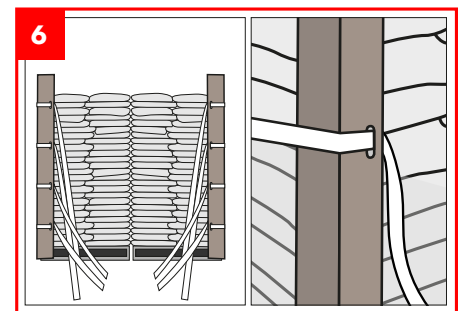

Cordstrap AnchorLash® - Soft Packaging

Keeping the world's cargo safe

cordstrap

This container is secured with Cordstrap AnchorLash®

Specifically designed to secure cargo up to 11.000 kg / 24,200 lbs in containers

Cargo Details

Weight:

No. Systems applied:

AnchorLash®	Anchor Point MSL 1.000 daN / 2,200 lbf	Anchor Point MSL 2.000 daN / 4,400 lbf
System Breaking strength	4.000 daN / 8,800 lbf	6.000 daN / 13,200 lbf
System MSL	2.000 daN / 4,400 lbf	4.000 daN / 8,800 lbf