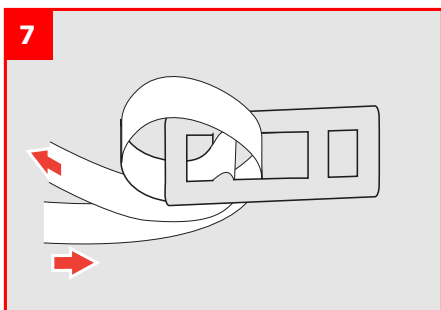

Cordstrap AnchorLash® - Soft Packaging

Keeping the world's cargo safe

cordstrap

This container is secured with Cordstrap AnchorLash®

Specifically designed to secure cargo up to 11.000 kg / 24,200 lbs in containers

Cargo Details

Weight:

No. Systems applied:

AnchorLash®	Anchor Point MSL 1.000 daN / 2,200 lbf	Anchor Point MSL 2.000 daN / 4,400 lbf
System Breaking strength	4.000 daN / 8,800 lbf	6.000 daN / 13,200 lbf
System MSL	2.000 daN / 4,400 lbf	4.000 daN / 8,800 lbf