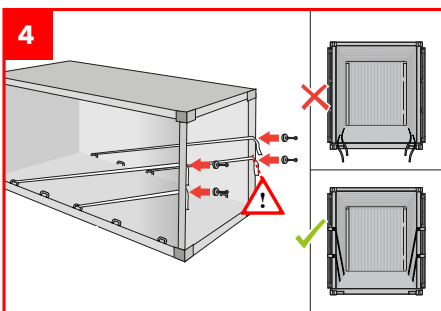

Cordstrap AnchorLash® - Soft Packaging

Keeping the world's cargo safe

cordstrap

This container is secured with Cordstrap AnchorLash®

Specifically designed to secure cargo up to 11.000 kg / 24,200 lbs in containers

Cargo Details

Weight:

No. Systems applied:

AnchorLash®	Anchor Point MSL 1.000 daN / 2,200 lbf	Anchor Point MSL 2.000 daN / 4,400 lbf
System Breaking strength	4.000 daN / 8,800 lbf	6.000 daN / 13,200 lbf
System MSL	2.000 daN / 4,400 lbf	4.000 daN / 8,800 lbf