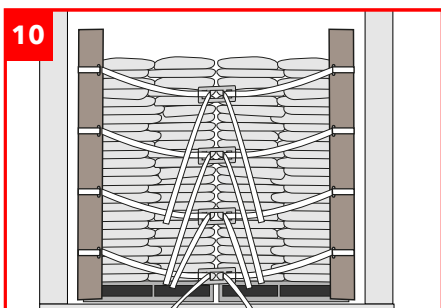

Cordstrap AnchorLash® - Soft Packaging

Keeping the world's cargo safe

cordstrap

This container is secured with Cordstrap AnchorLash®

Specifically designed to secure cargo up to 11.000 kg / 24,200 lbs in containers

Cargo Details

Weight:

No. Systems applied:

AnchorLash®	Anchor Point MSL 1.000 daN / 2,200 lbf	Anchor Point MSL 2.000 daN / 4,400 lbf
System Breaking strength	4.000 daN / 8,800 lbf	6.000 daN / 13,200 lbf
System MSL	2.000 daN / 4,400 lbf	4.000 daN / 8,800 lbf