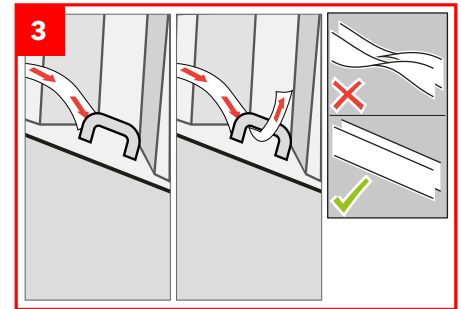

Cordstrap AnchorLash® - Soft Packaging

Keeping the world's cargo safe

cordstrap

This container is secured with Cordstrap AnchorLash®

Specifically designed to secure cargo up to 11.000 kg / 24,200 lbs in containers

Cargo Details

Weight:

No. Systems applied:

AnchorLash®	Anchor Point MSL 1.000 daN / 2,200 lbf	Anchor Point MSL 2.000 daN / 4,400 lbf
System Breaking strength	4.000 daN / 8,800 lbf	6.000 daN / 13,200 lbf
System MSL	2.000 daN / 4,400 lbf	4.000 daN / 8,800 lbf