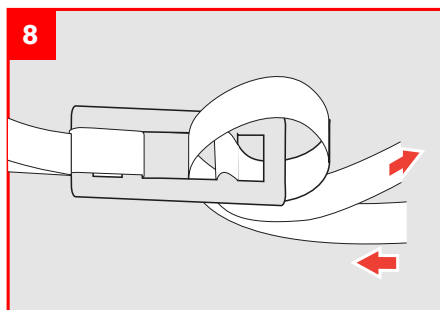

Cordstrap AnchorLash® - Soft Packaging

Keeping the world's cargo safe

cordstrap

This container is secured with Cordstrap AnchorLash®

Specifically designed to secure cargo up to 11.000 kg / 24,200 lbs in containers

Cargo Details

Weight:

No. Systems applied:

AnchorLash®	Anchor Point MSL 1.000 daN / 2,200 lbf	Anchor Point MSL 2.000 daN / 4,400 lbf
System Breaking strength	4.000 daN / 8,800 lbf	6.000 daN / 13,200 lbf
System MSL	2.000 daN / 4,400 lbf	4.000 daN / 8,800 lbf