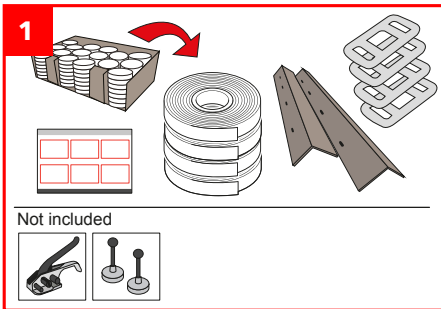

Cordstrap AnchorLash® - Soft Packaging

Keeping the world's cargo safe

cordstrap

This container is secured with Cordstrap AnchorLash®

Specifically designed to secure cargo up to 11.000 kg / 24,200 lbs in containers

Cargo Details

Weight:

No. Systems applied:

AnchorLash®	Anchor Point MSL 1.000 daN / 2,200 lbf	Anchor Point MSL 2.000 daN / 4,400 lbf
System Breaking strength	4.000 daN / 8,800 lbf	6.000 daN / 13,200 lbf
System MSL	2.000 daN / 4,400 lbf	4.000 daN / 8,800 lbf