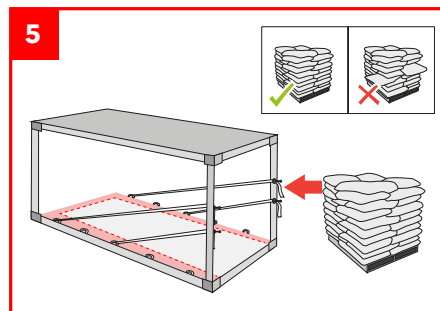

Cordstrap AnchorLash® - Soft Packaging

Keeping the world's cargo safe

cordstrap

This container is secured with Cordstrap AnchorLash®

Specifically designed to secure cargo up to 11.000 kg / 24,200 lbs in containers

Cargo Details

Weight:

No. Systems applied:

AnchorLash®	Anchor Point MSL 1.000 daN / 2,200 lbf	Anchor Point MSL 2.000 daN / 4,400 lbf
System Breaking strength	4.000 daN / 8,800 lbf	6.000 daN / 13,200 lbf
System MSL	2.000 daN / 4,400 lbf	4.000 daN / 8,800 lbf